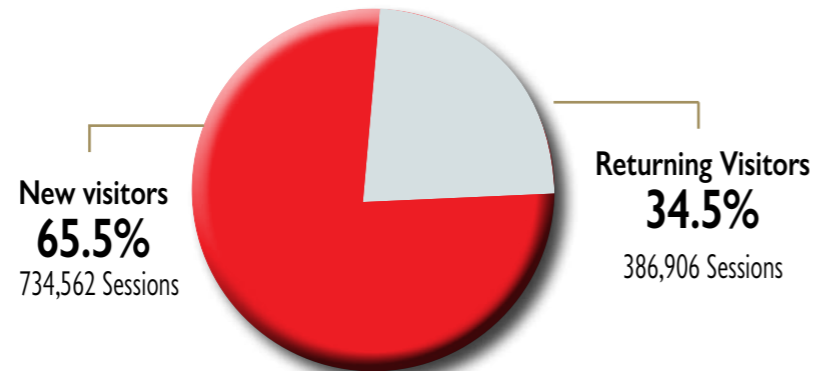

If you are going to Like, then Like.com.cy

The new **www.Like.com.cy** website continues its steady growth, registering impressive figures since its launch and particularly in January '18. The pageviews rose over **1,000,000**.

Pageviews

New & Returning Visitors

More than **30%** returned to the website while the new visitors exceeded **300,000**.

Site Usage

	437,203	Sessions
	157,435	Unique Visitors
	1,121,468	Pageviews
	2.57	Pages/Session
	00:08:00	Avg. Session Duration
	2.78	Sessions per User

The website's steady growth is evident in all sectors. More than half the visitors remained loyal, returning to the site again and again with the average duration of every visit more than two minutes. Unique visitors exceeded 150,000