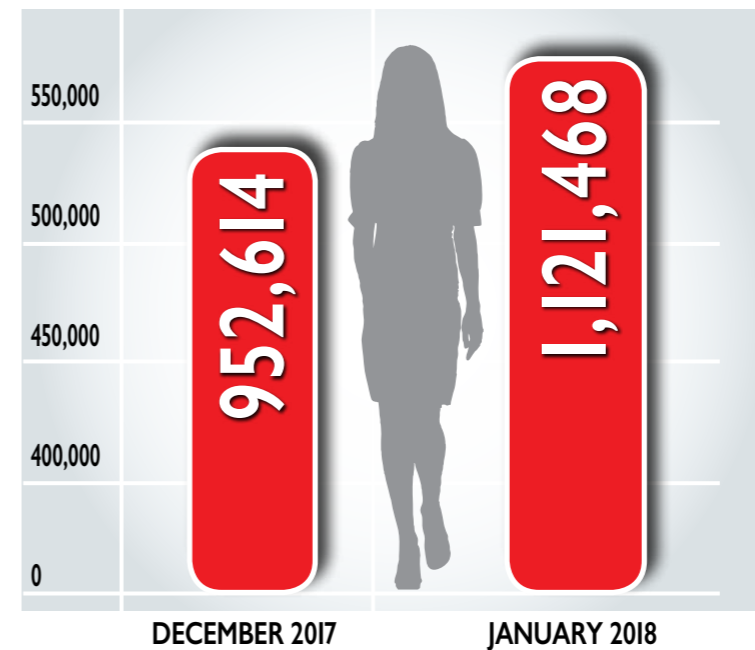

Pageviews

New & Returning Visitors

More than **30%** returned to the website while the new visitors exceeded **300,000**.

Site Usage

	437,203	Sessions
	157,435	Unique Visitors
	1,121,468	Pageviews
	2.57	Pages/Session
	00:08:00	Avg. Session Duration
	2.78	Sessions per User

The website's steady growth is evident in all sectors. More than half the visitors remained loyal, returning to the site again and again with the average duration of every visit more than two minutes. Unique visitors exceeded 150,000

Pageviews

During January '18 pageviews rose to **1,121,468** showing an increase compared to December '17 (952,614).

Advertisers can appreciate the effectiveness of using like.com.cy as the site has shown impressive figures from the first months of its launch online.